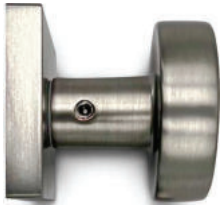

DREAM DOOR KNOBS, PASSAGE - SATIN NICKEL -