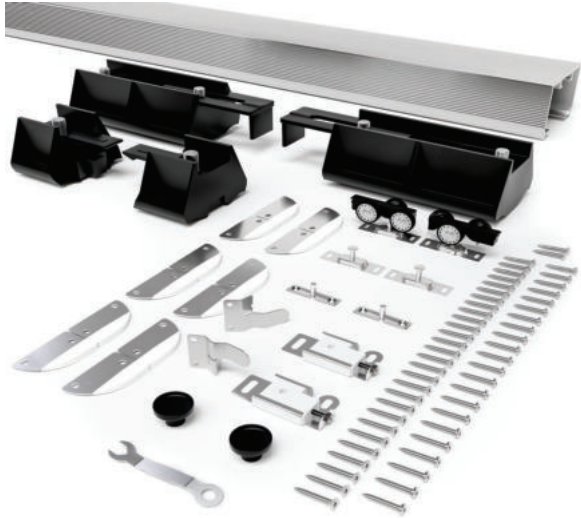

HARDWARE

SLIDING HARDWARE

BIFOLD KIT - CHROME -