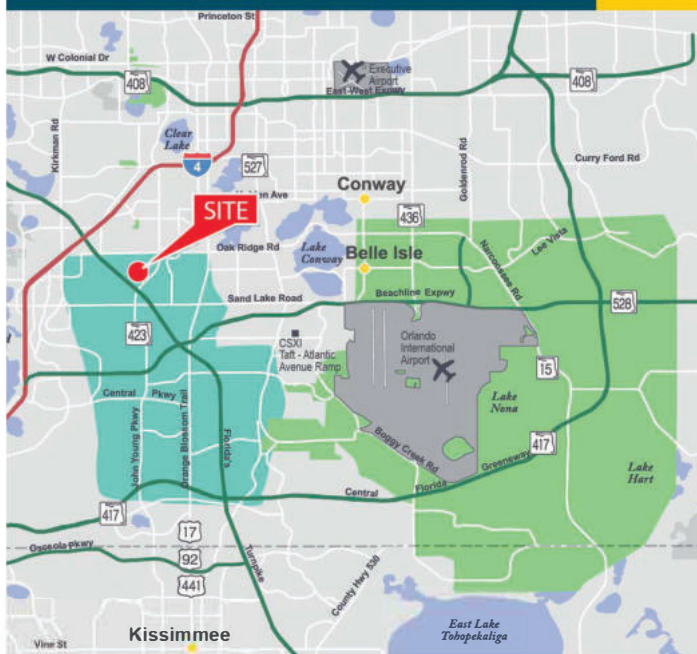

## LOCATION

- Immediate access to John Young Parkway, Orange Blossom Trail (US 441) and Sand Lake Road
- Easy access to the Beachline Expressway (SR 528), Florida's Turnpike and Interstate 4 (I-4)