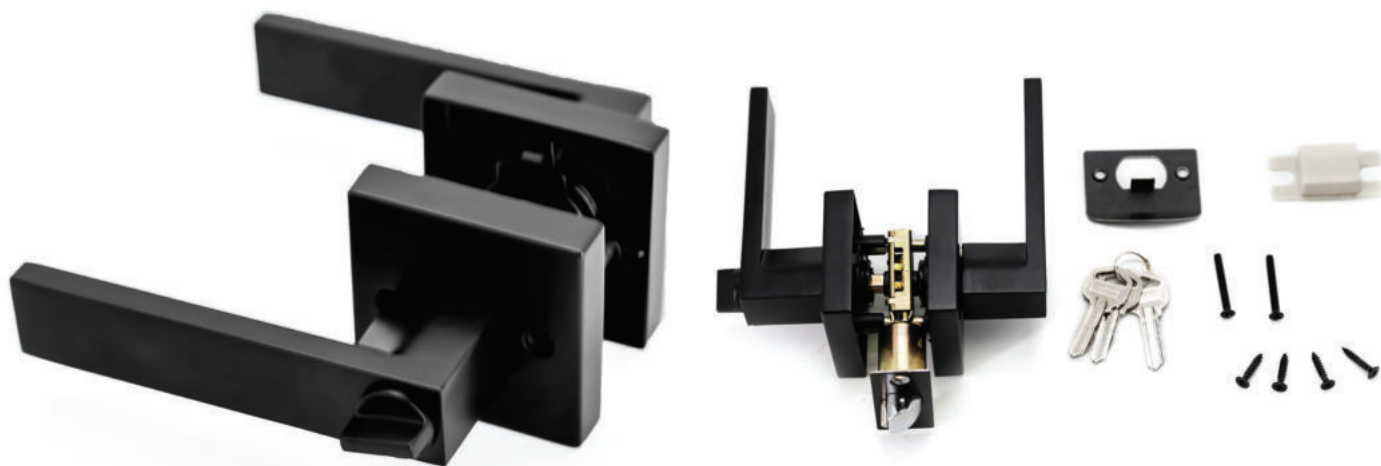

CROWN DOOR LEVER, KEYED

- BLACK -