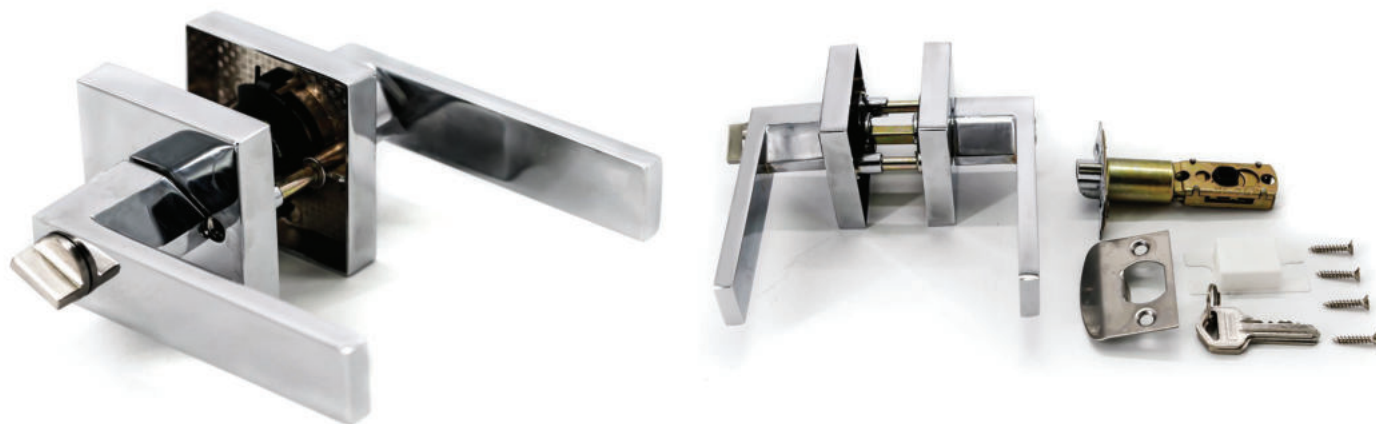

- SATIN NICKEL -

**CROWN DOOR LEVER, KEYED**

- BLACK -

**CROWN DOOR LEVER, KEYED**

- CHROME -

**CROWN DOOR LEVER, PASSAGE**  
- BLACK -

**CROWN DOOR LEVER, PASSAGE**  
- CHROME -

**CROWN DOOR LEVER, PRIVACY**  
- BLACK -

**CROWN DOOR LEVER, PRIVACY**  
- CHROME -