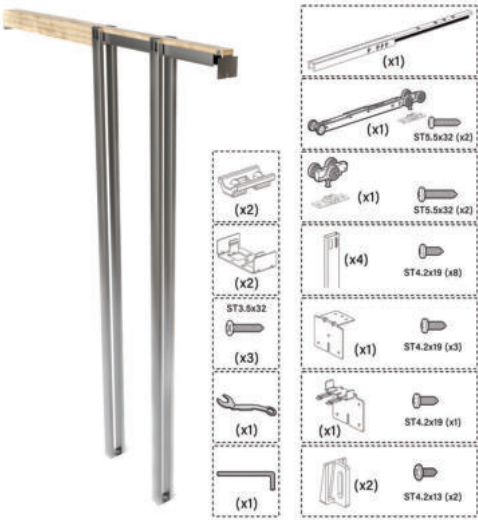

POCKET DOOR FRAME WITH A SOFT - CLOSE